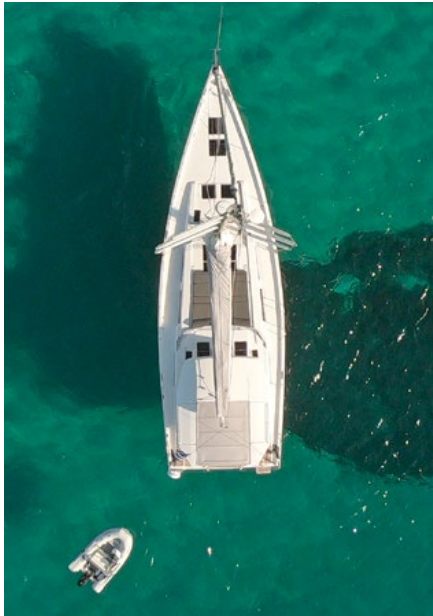

DECK, SALOON & CABINS

S/Y **MEDSEATATION**