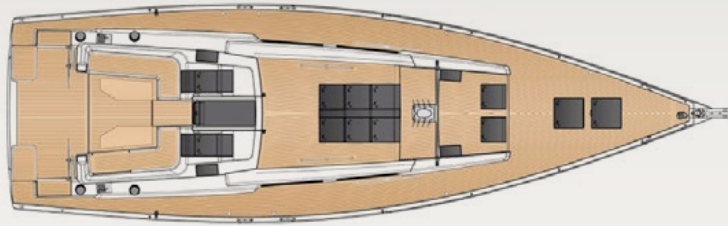

SPECIFICATIONS

Builder/Type: **Hanse 588**

Built: **2019**

L.O.A: **17,20m 56,43ft**

Beam: **5,20m 17,00ft**

Draft: **2,65m 8,70ft**

Main Engine: **110hp**

Generator: **12Kw Onan**

Cruising speed: **8knots**

Fuel Consumption: **9lt/hr**

Accommodation: 6 guests in 3 double cabins, all fully air-conditioned with en-suite facilities

Crew consisting of 2: Skipper & Cook/hostess in separate compartments

General Amenities: Smart TV in saloon, Bluetooth sound system (indoors and outdoors speakers), Water maker (180lt/hr), Onboard Wi-Fi internet access (optional), Full A/C, Code 0 light wind sail (optional extra 350 euros), Twin steering stations with B&G chart plotters and instruments on both sides, radar, mast lights, underwater lights, fully equipped galley, USB charging across the boat, deck lounging cushions

Tender & Toys: 20hp 4pax tender stored in dinghy garage, 2x SUP convertible to kayaks, Fishing gear (1 fishing rod & lures), Waterski & tube for children, Snorkeling gear (children's sizes also available)

S/Y **MEDSEATATION**